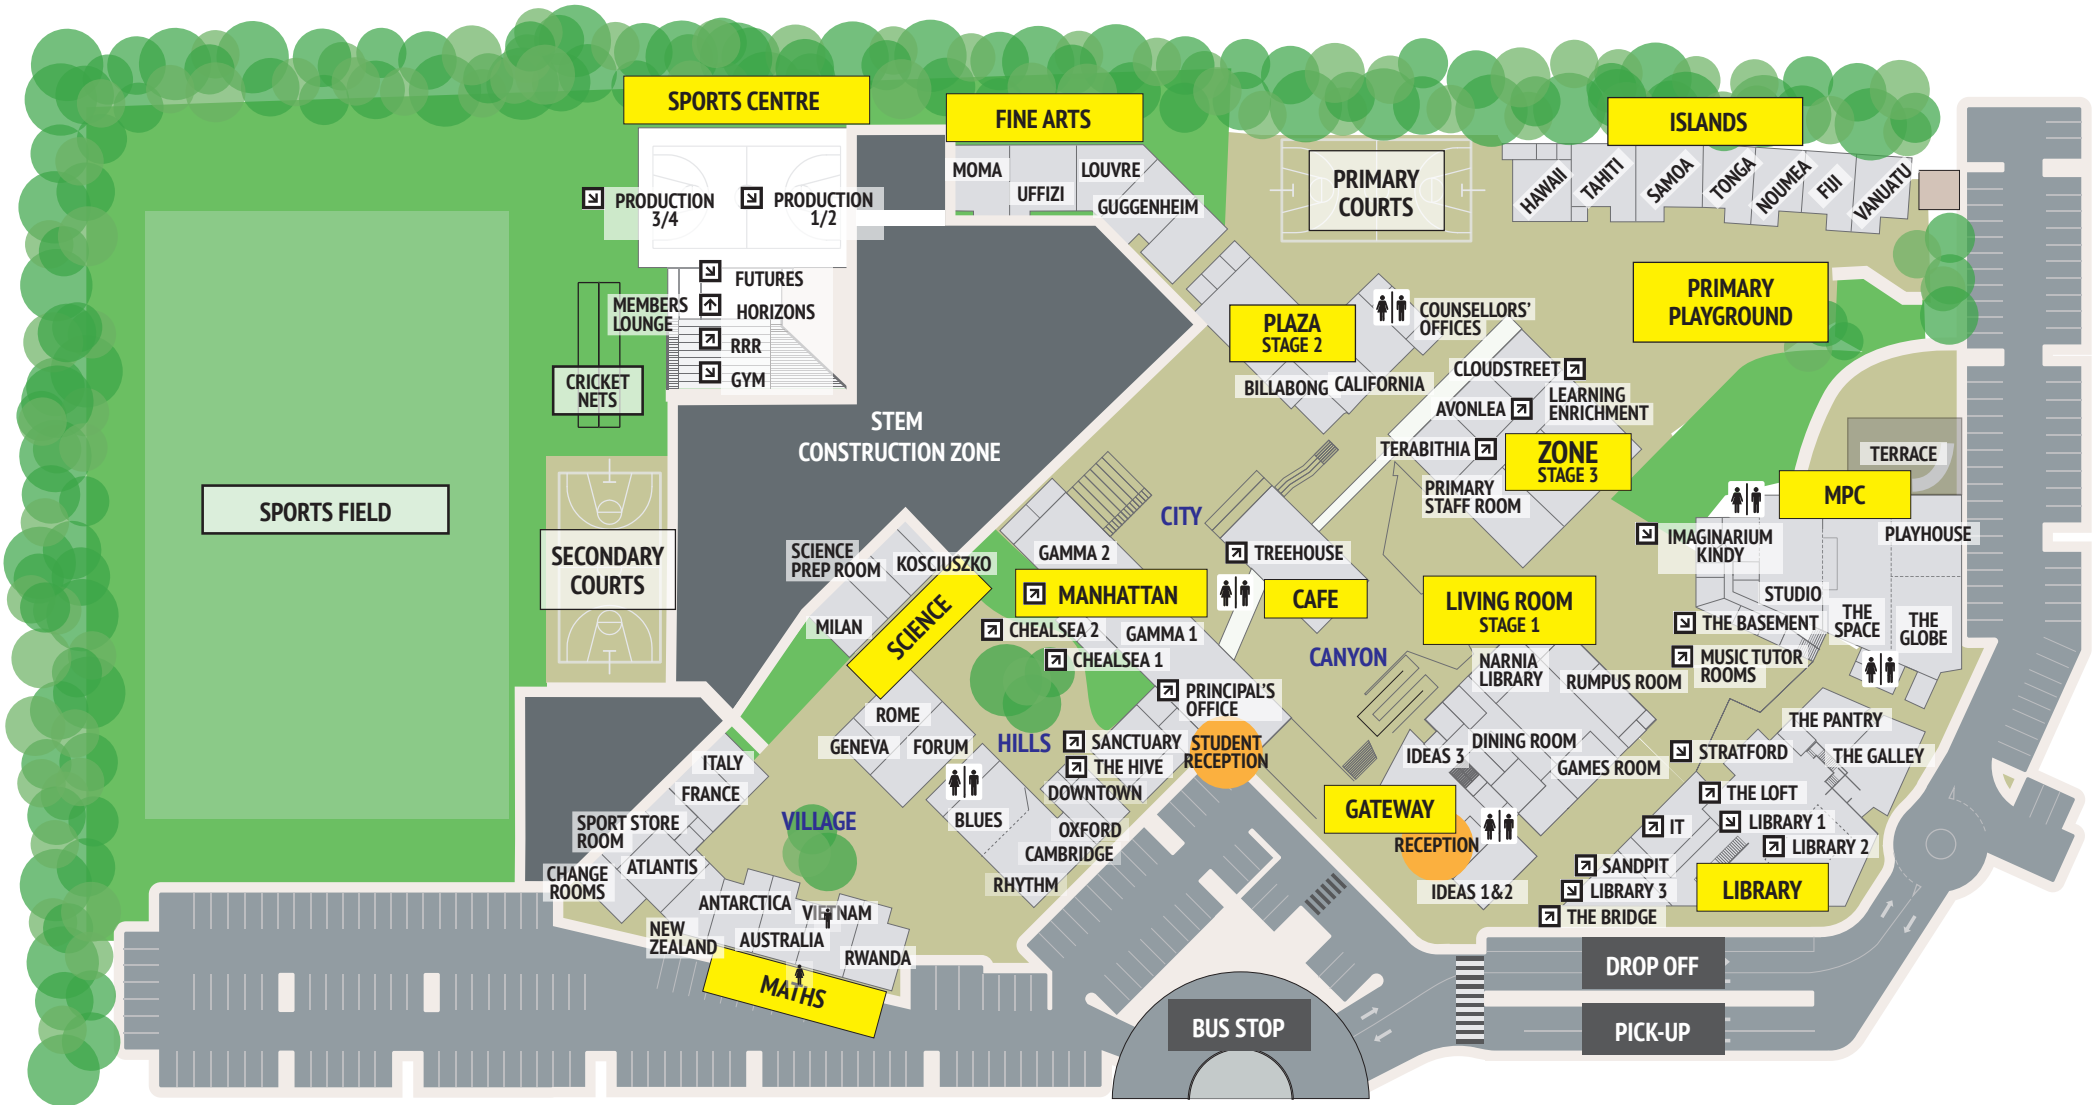

CAMPUS MAP

LEGEND

- SHARED PLAYGROUND AREAS ■
- TOILETS
- BUILDING NAME
- AREA NAME ●
- LEVEL INDICATOR