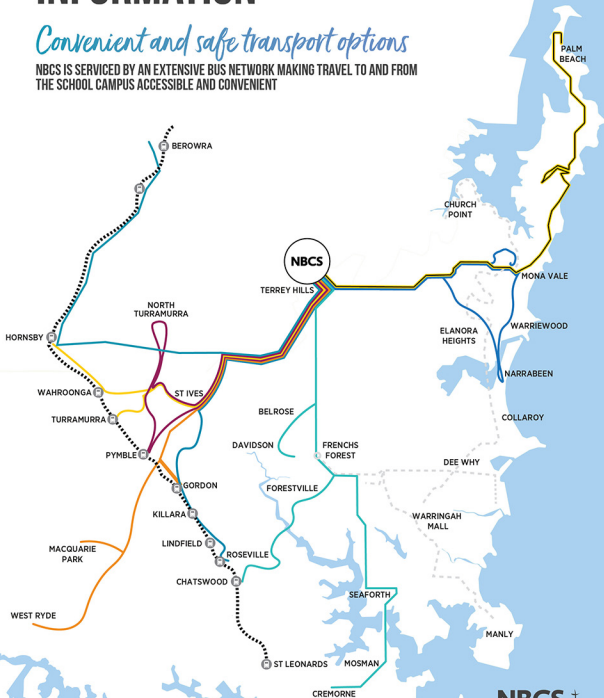

NBCS BUS INFORMATION

Convenient and safe transport options

NBCS IS SERVICED BY AN EXTENSIVE BUS NETWORK MAKING TRAVEL TO AND FROM THE SCHOOL CAMPUS ACCESSIBLE AND CONVENIENT